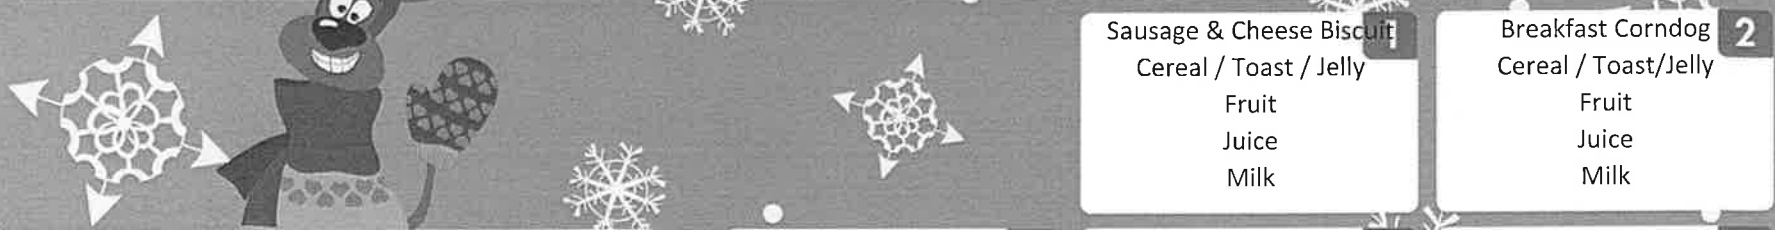

BREAKFAST

DECEMBER 2022

Variety of Milk and fruit offered Daily

All Menus are subject to change

Hemphill ISD

Monday **Tuesday** **Wednesday** **Thursday** **Friday**

5 Donut Holes Cereal / Toast / Jelly Fruit Juice Milk	6 Cinnamon Roll Cereal / Toast / Jelly Fruit Juice Milk	7 Pancakes/syrup Cereal / Toast / Jelly Fruit Juice Milk	8 Sausage & Cheese Biscuit Cereal / Toast / Jelly Fruit Juice Milk	2 Breakfast Corndog Cereal / Toast / Jelly Fruit Juice Milk
---	---	--	--	---